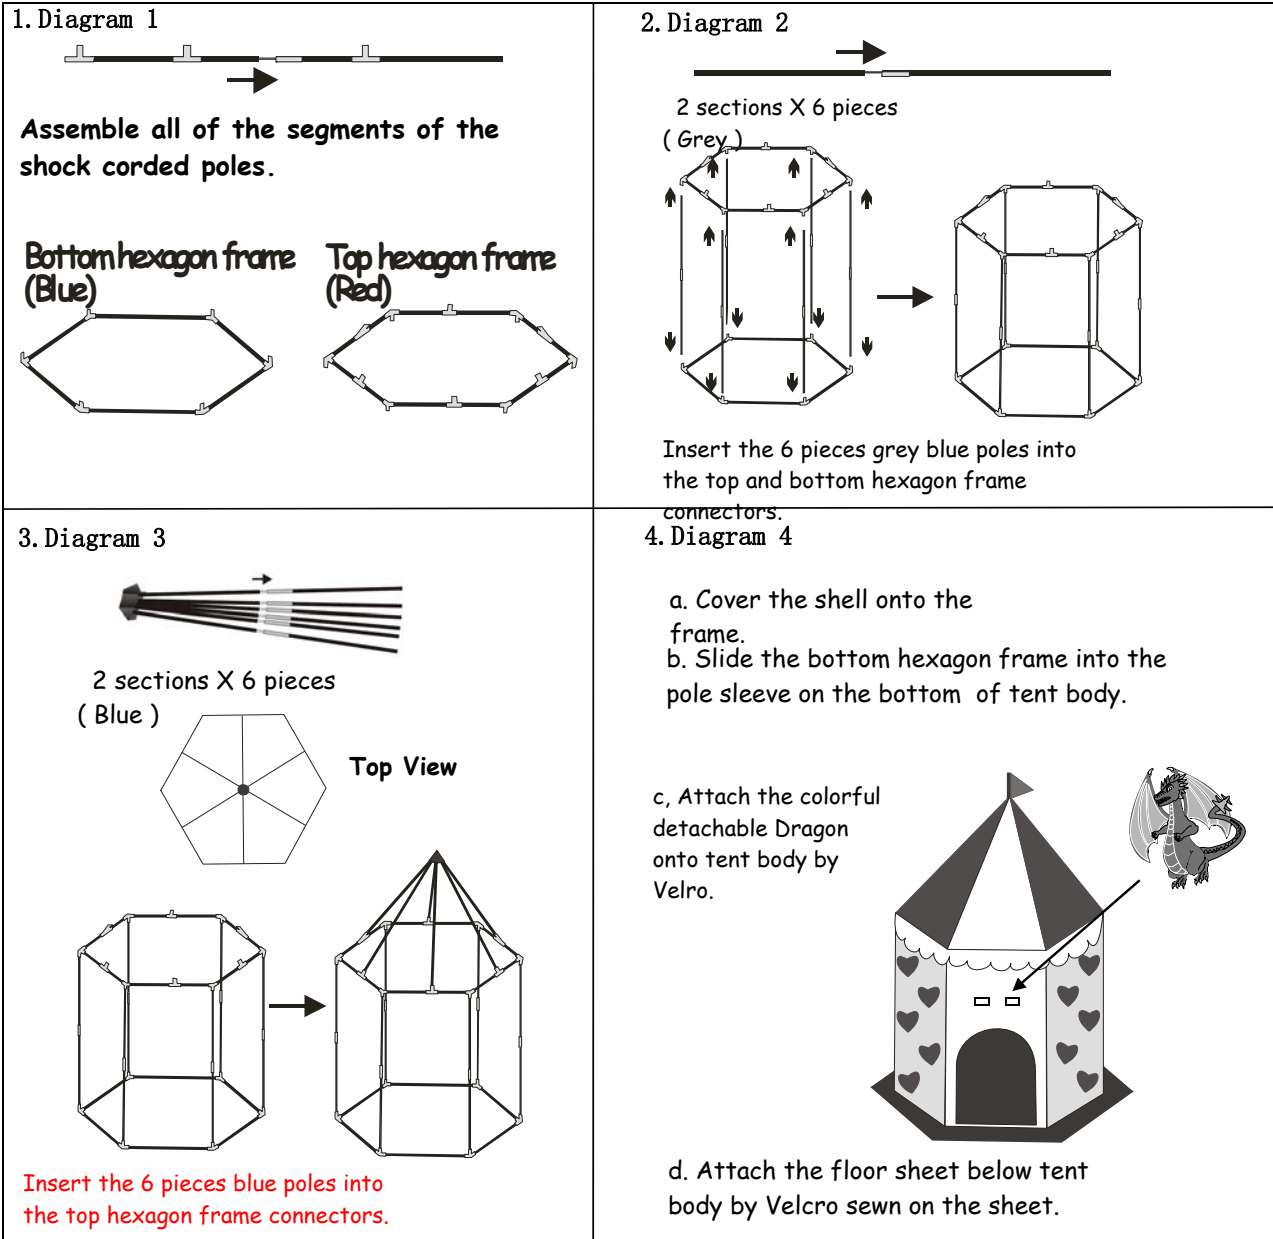

## Princess Castle Item #11123

Princess Castle is one of our latest Bazoongi Kids Play Structures. It is made of industrial approved spun bonded material of bright and rich colours. Our innovative design allows for easy assembly, and the revolutionary G3 poles Add strength to the Structure. Enjoy your Play Structure and be sure to contact us for any further information.

PLEASE READ ALL OF THE DIRECTIONS PRIOR TO ASSEMBLY. DO NOT APPLY EXCESS FORCE TO THE POLES DURING ASSEMBLY. ASSEMBLE WITH ADULT SUPERVISION ONLY.

Crown can be put on your head with elastic band.

Magic mirror and magic wand is also available for playing.